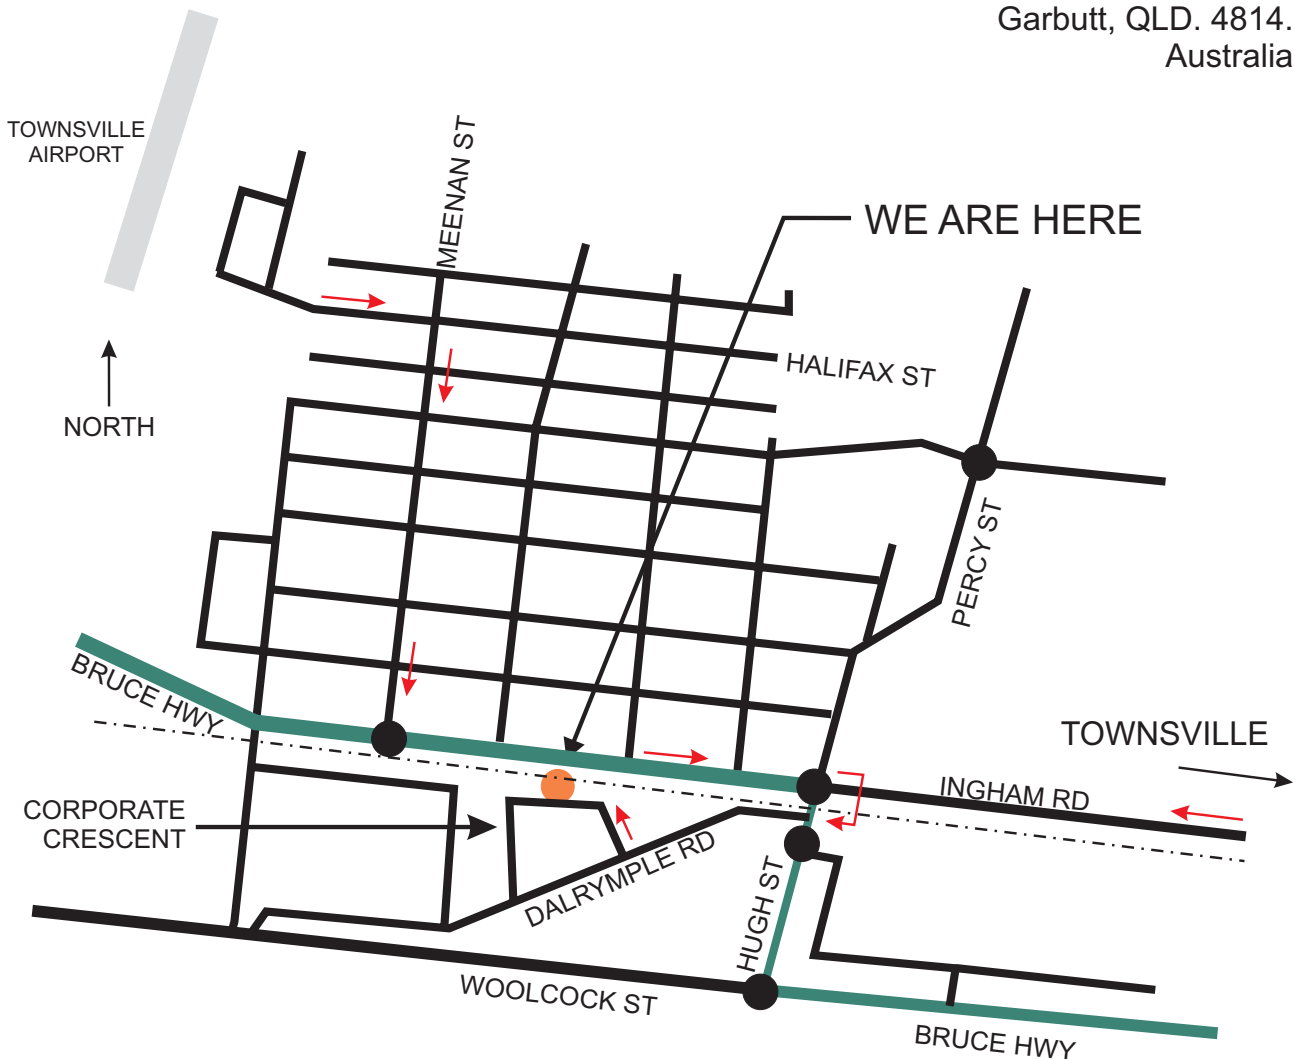

How to find us

19-29 Corporate Crescent
Garbutt, QLD. 4814.
Australia

Directions from Airport :

- From the airport take Halifax St
- Turn right into Meenan St
- Take Meenan St down to Ingham Road (Bruce Hwy)
- Turn Left on the Bruce Highway.
- At the next set of traffic lights, turn right into Hugh St
- Cross railway lines and turn right into Dalrymple Rd
- Take first right into Corporate Cr.
- Tyco Water is around the bend on the right.

Directions from Townsville

- From the city centre, take Flinders St south.
- Turn right into Ingham Road.
- Follow Ingham Rd past the lake on the left and turn left into Hugh St.
- Cross railway lines and turn right into Dalrymple Rd
- Take first right into Corporate Cr.
- Tyco Water is around the bend on the right.